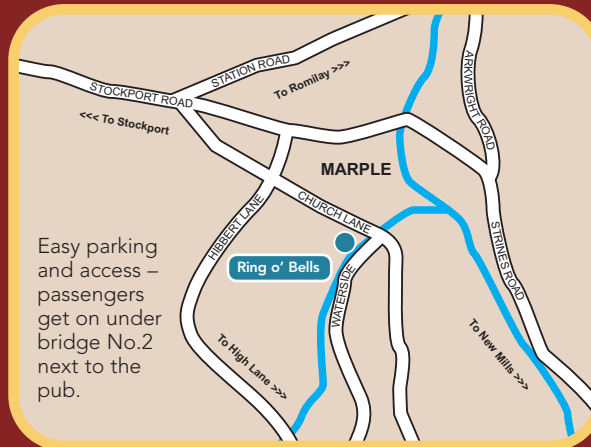

The Bell sails from Marple canal junction, next to the Ring o' Bells public house, where ample car parking is available. Following your cruise, The Bell will return you to our pub restaurant for your inclusive set meal or buffet.

TEL: 0161 427 2300

Easy parking and access – passengers get on under bridge No.2 next to the pub.

LEISURE & PARTY CRUISES ON

THE BELL

FROM
THE RING O' BELLS,
MARPLE

TEL: 0161 427 2300

"There is nothing - absolutely nothing - half so much worth doing as simply messing about in boats."

CRUISE PACKAGES

CRUISE A – MARPLE TO POYNTON

A 4-hour, return cruise along the scenic Macclesfield canal. After cruise set meal or buffet at The Ring o' Bells.

from only £25 pp

CRUISE B – MARPLE TO NEW MILLS

A 4-hour, return cruise along the beautiful Peak Forest canal. After cruise set meal or buffet at The Ring o' Bells.

from only £25 pp

CRUISE C – MARPLE TO HIGH LANE

A 2-hour, short return cruise along the Macclesfield canal. After cruise buffet at The Ring o' Bells.